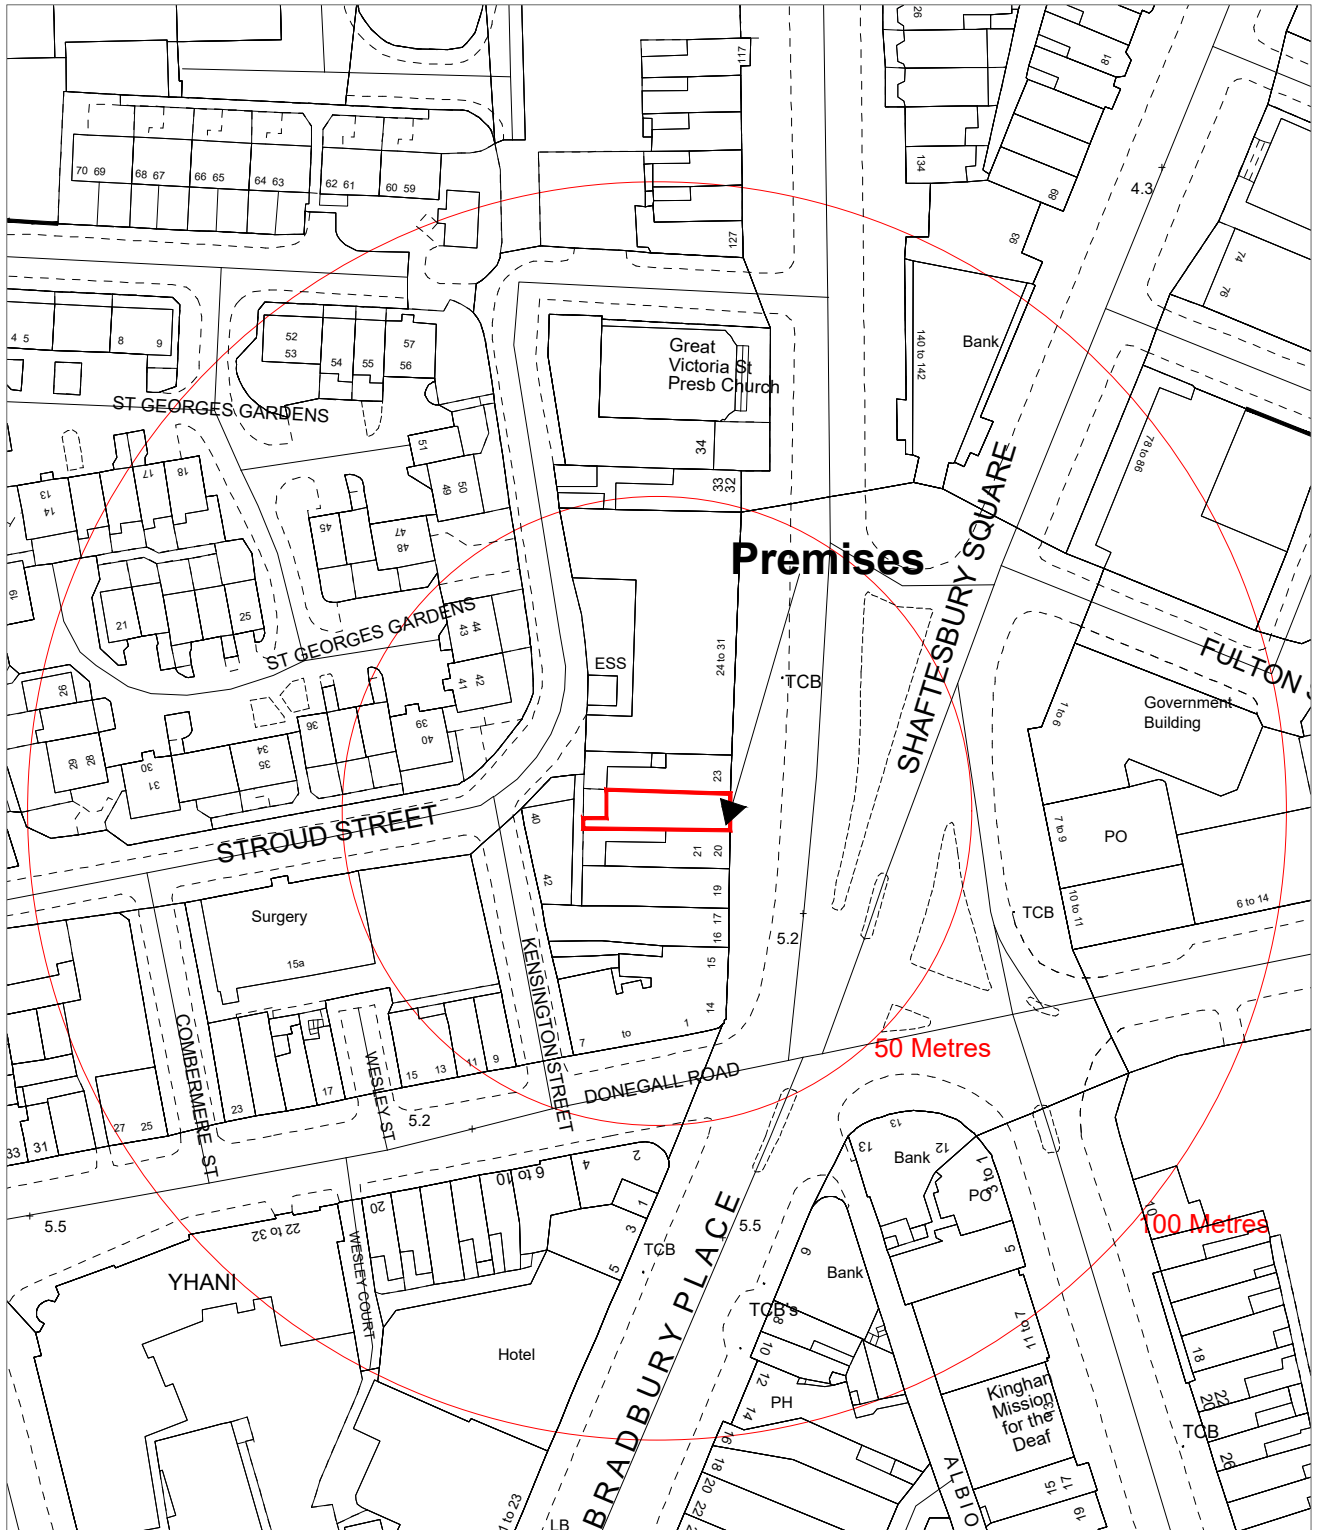

# Building Control Service

DRAWN BY MT  
DATE 05/06/2018

Players  
22 Shaftesbury Square

SCALE 1:1250